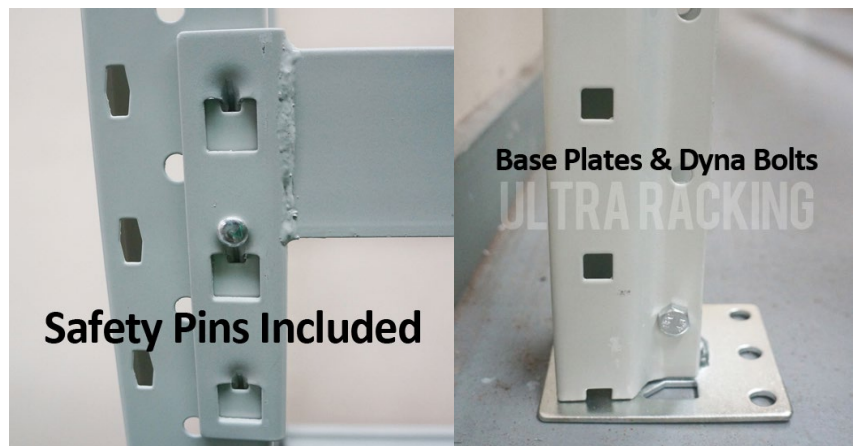

# LONG SPAN SHELVING

It's easier if you know  
How High x How Deep  
x How Wide you need

**Per One bay – 2 uprights x 4 levels (without particle boards)**

	High x Length (mm)	Capacity/Shelf	600mm deep	Extra Bay (Connected)
1800mm H	1800 x 1500	745 kg	\$249	\$199
	1800 x 1800	517 kg	\$279	\$219
	1800 x 2000	426 kg	\$289	\$239
	1800 x 2400	291 kg	\$319	\$269
2000mm H	2000 x 1500	745 kg	\$259	\$209
	2000 x 1800	517 kg	\$289	\$229
	2000 x 2000	426 kg	\$299	\$249
	2000 x 2400	291 kg	\$329	\$279
2400mm H	2400 x 1500	745 kg	\$279	\$219
	2400 x 1800	517 kg	\$299	\$239
	2400 x 2000	426 kg	\$309	\$259
	2400 x 2400	291 kg	\$349	\$289