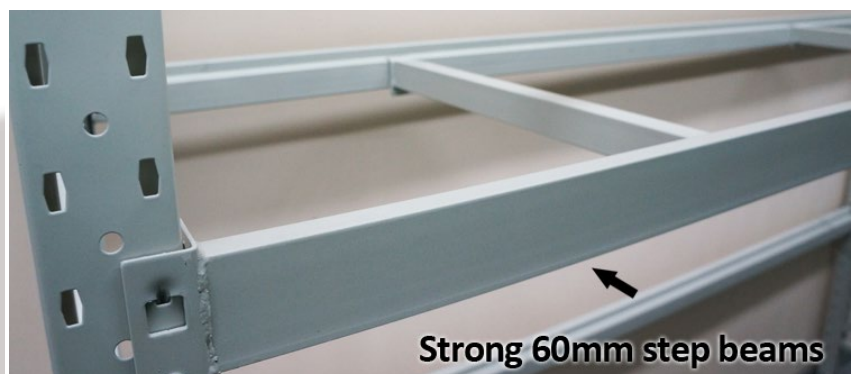

# LONG SPAN SHELVING

It's easier if you know  
How High x How Deep  
x How Wide you need

**Per One bay – 2 uprights x 4 levels (without particle boards)**

	High x Length (mm)	Capacity/Shelf	600mm deep	Extra Bay (Connected)
1800mm H	1800 x 1500	745 kg	\$249	\$199
	1800 x 1800	517 kg	\$279	\$219
	1800 x 2000	426 kg	\$289	\$239
	1800 x 2400	291 kg	\$319	\$269
2000mm H	2000 x 1500	745 kg	\$259	\$209
	2000 x 1800	517 kg	\$289	\$229
	2000 x 2000	426 kg	\$299	\$249
	2000 x 2400	291 kg	\$329	\$279
2400mm H	2400 x 1500	745 kg	\$279	\$219
	2400 x 1800	517 kg	\$299	\$239
	2400 x 2000	426 kg	\$309	\$259
	2400 x 2400	291 kg	\$349	\$289